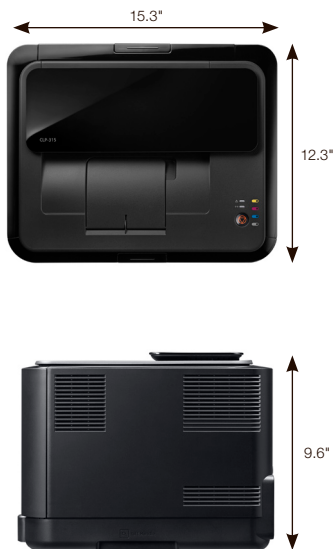

CLP-315 CLP-315W

Color Laser Printers

Features

Connectivity Options

High-speed USB 2.0 won't slow you down. The network-ready CLP-315W lets everyone in the office share the color. And its wireless connectivity means no unsightly cords to deal with.

Easy-to-Change Toner Cartridges

Our exclusive NO NOIS™ print engine is the same print engine found in our best-selling color printers. It gives you quiet operation and simple-to-replace toner cartridges.

Color for Everyone

Quality color in an affordable package. And with print speeds up to 17 ppm black and 4 ppm color, it won't slow you down.

Small Footprint

Their small footprints of 15.3" x 12.3" x 9.6" mean they'll fit comfortably on your home office desk or bookshelf.

Tasteful Styling

A rich, piano-black control panel and color toner indicator lights let you know when you need to replace a particular toner.

Dimensions

Specifications

CLP-315

CLP-315W

Printing

Print Speed (Black / Color)	Up to 17 ppm / 4 ppm	Up to 17 ppm / 4 ppm
First Page Out (Black / Color)	Less than 14 seconds / 26 seconds (from Ready)	Less than 14 seconds / 26 seconds (from Ready)
Print Resolution	Up to 2400 x 600 dpi effective output	Up to 2400 x 600 dpi effective output
Processor	Samsung 360 MHz	Samsung 360 MHz
Memory	32 MB (max.)	64 MB (max.)
Duty Cycle	Up to 20,000 pages per month	Up to 20,000 pages per month
Print Language	SPL-C (host-based printing)	SPL-C (host-based printing)

Connectivity

Connectivity, Standard	High-Speed USB 2.0	High-Speed USB 2.0, 10/100 Base-TX Ethernet, 802.11 b/g

Paper Handling

Input Capacity, Standard	150-sheet semi-cassette tray	150-sheet semi-cassette tray
Output Capacity, Standard (Face Down)	100 sheets	100 sheets
Two-Sided Printing	Manual	Manual
Media Sizes	3.0" x 6.3" to 8.5" x 14"	3.0" x 6.3" to 8.5" x 14"
Media Weights	16 – 43 lb.	16 – 43 lb.
Media Types	Plain paper, envelopes, transparencies, labels, card stock	Plain paper, envelopes, transparencies, labels, card stock

Supported Operating Systems

Microsoft Windows	Windows, 2000, XP, 2003, Vista	Windows, 2000, XP, 2003, Vista
Apple Mac OS	Mac OS 10.3 – 10.5, Universal Mac	Mac OS 10.3 – 10.5, Universal Mac
Linux	Red Hat 8.0-9.0, Fedora Core 1-4, Mandrake 9.2-10.1, SuSE 8.2-9.2	Red Hat 8.0-9.0, Fedora Core 1-4, Mandrake 9.2-10.1, SuSE 8.2-9.2

General

Acoustics Printing	Less than 47 dBA (black), less than 45 dBA (color)	Less than 47 dBA (black), less than 45 dBA (color)
Power Consumption (Printing, PowerSave)	Less than 350 watts, less than 10 watts	Less than 350 watts, less than 10 watts
Dimensions (W x D x H)	15.3" x 12.3" x 9.6"	15.3" x 12.3" x 9.6"
Weight	24.3 lbs.	24.3 lbs.

Supplies

Toner Yield (Black, Color)	Up to 1,500 pages, up to 1,000 pages (starter up to 1,000 pages, up to 700 pages)	Up to 1,500 pages, up to 1,000 pages (starter up to 1,000 pages, up to 700 pages)
Black Toner (1,500 Pages)	CLT-K409S	CLT-K409S
Cyan Toner (1,000 Pages)	CLT-C409S	CLT-C409S
Magenta Toner (1,000 Pages)	CLT-M409S	CLT-M409S
Yellow Toner (1,000 Pages)	CLT-Y409S	CLT-Y409S
Imaging Kit	CLT-R409; Yield: up to 24,000 black pages, up to 6,000 color pages	CLT-R409; Yield: up to 24,000 black pages, up to 6,000 color pages
Waste Toner Container	CLT-W409; Yield: up to 10,000 black pages, up to 2,500 color pages	CLT-W409; Yield: up to 10,000 black pages, up to 2,500 color pages

Product Information: 1-866-542-7214 www.samsung.com/printer

Product Support: 1-800-SAMSUNG

©2008 Samsung Electronics America, Inc. Samsung is a registered mark of Samsung Electronics Corp., Ltd. Specifications and design are subject to change without notice. See www.samsung.com for detailed information. Printed in USA. PNT-CLP315CLP315WDSHT-Aug08T